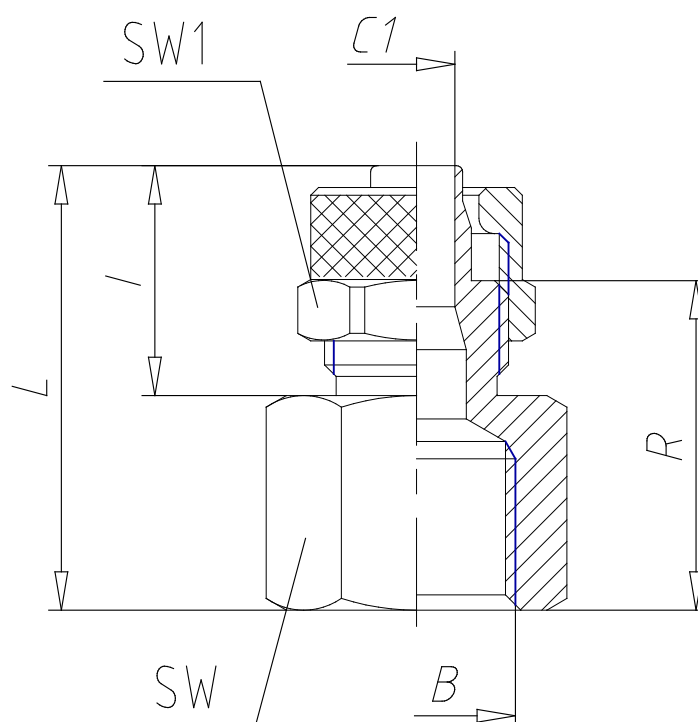

- Fittings Mod. 1463

Product code: 1463 10/8-3/8

Datasheet creation date: 10/03/2025 03:00

Check the most updated document online [click here](#)

■ TECHNICAL DATA

Mod.	1463 10/8-3/8
------	---------------

- Fittings Mod. 1463

Product code: 1463 10/8-3/8

■ DIMENSIONS

Tube	10/8
B	G 3/8
C1 (mm)	6.5
I (mm)	16.5
L (mm)	29.0
R (mm)	20.5
SW (mm)	20
SW1 (mm)	16