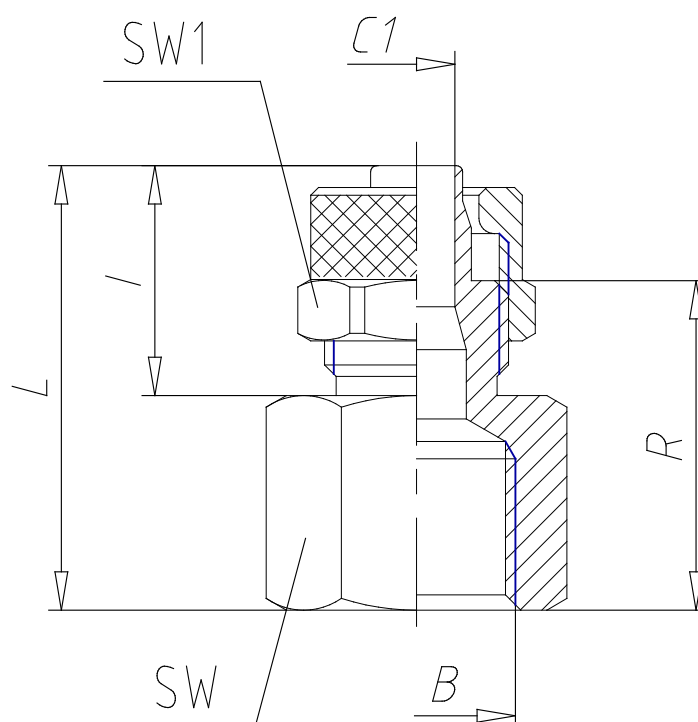

- Fittings Mod. 1463

Product code: 1463 12/10-3/8

Datasheet creation date: 10/03/2025 03:00

Check the most updated document online [click here](#)

■ TECHNICAL DATA

Mod.	1463 12/10-3/8
------	----------------

- Fittings Mod. 1463

Product code: 1463 12/10-3/8

■ DIMENSIONS

Tube	12/10
B	G 3/8
C1 (mm)	8.5
I (mm)	18.0
L (mm)	30.5
R (mm)	20.5
SW (mm)	20
SW1 (mm)	19