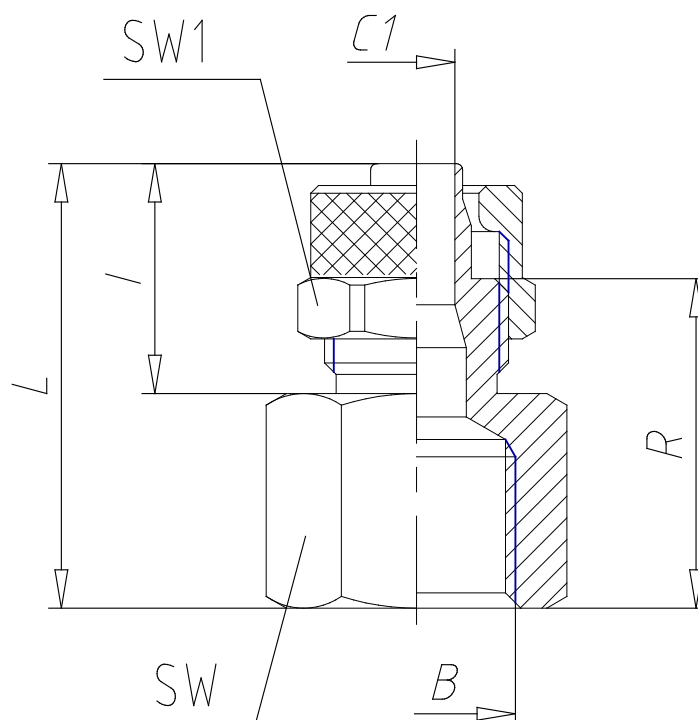

## - Fittings Mod. 1463

Product code: 1463 6/4-1/4

Datasheet creation date: 10/03/2025 03:00

Check the most updated document online [click here](#)

### ■ TECHNICAL DATA

Mod.	1463 6/4-1/4
------	--------------

## - Fittings Mod. 1463

Product code: 1463 6/4-1/4

### DIMENSIONS

Tube	6/4
B	G 1/4
C1 (mm)	3.0
I (mm)	15.0
L (mm)	26.5
R (mm)	19.0
SW (mm)	17
SW1 (mm)	12