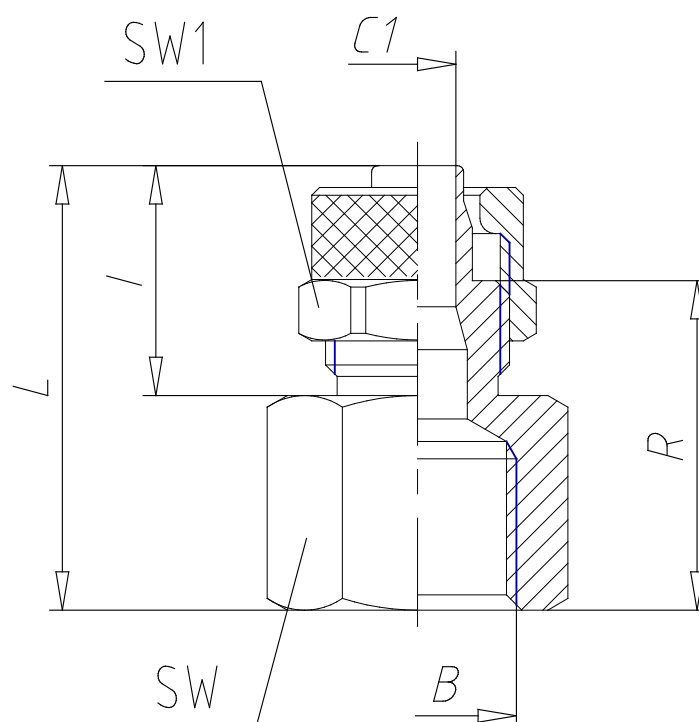

## - Fittings Mod. 1463

Product code: 1463 6/4-1/8

Datasheet creation date: 10/03/2025 03:00

Check the most updated document online [click here](#)

### ■ TECHNICAL DATA

Mod.	1463 6/4-1/8
------	--------------

## - Fittings Mod. 1463

Product code: 1463 6/4-1/8

### ■ DIMENSIONS

Tube	6/4
B	G 1/8
C1 (mm)	3.0
I (mm)	15.0
L (mm)	25.0
R (mm)	17.5
SW (mm)	13
SW1 (mm)	12