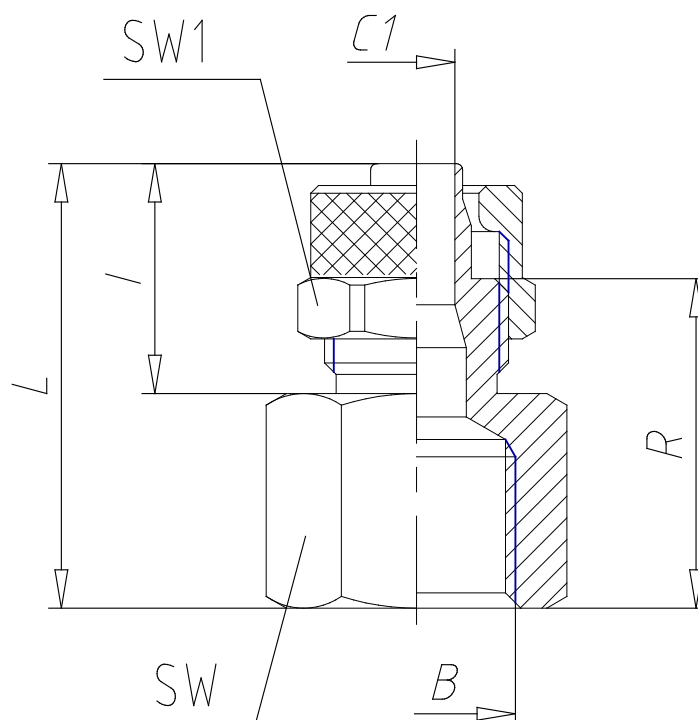

- Fittings Mod. 1463

Product code: 1463 6/4-3/8

Datasheet creation date: 10/03/2025 03:00

Check the most updated document online [click here](#)

■ TECHNICAL DATA

Mod.	1463 6/4-3/8
------	--------------

- Fittings Mod. 1463

Product code: 1463 6/4-3/8

■ DIMENSIONS

Tube	6/4
B	G 3/8
C1 (mm)	3.0
I (mm)	15.0
L (mm)	27.5
R (mm)	20.0
SW (mm)	20
SW1 (mm)	12