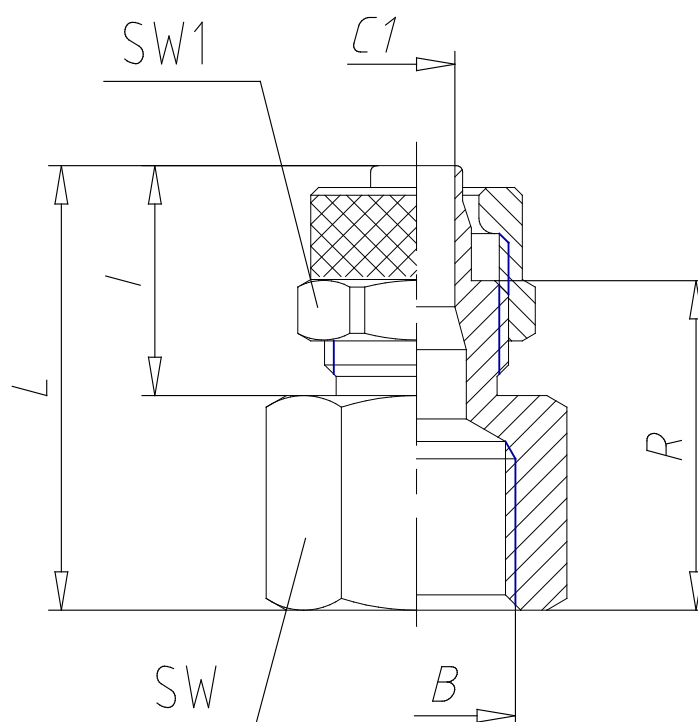

## - Fittings Mod. 1463

Product code: 1463 8/6-1/4

Datasheet creation date: 10/03/2025 03:00

Check the most updated document online [click here](#)

### ■ TECHNICAL DATA

Mod.	1463 8/6-1/4
------	--------------

## - Fittings Mod. 1463

Product code: 1463 8/6-1/4

### ■ DIMENSIONS

<b>Tube</b>	8/6
<b>B</b>	G 1/4
<b>C1 (mm)</b>	5.0
<b>I (mm)</b>	15.0
<b>L (mm)</b>	26.5
<b>R (mm)</b>	19.0
<b>SW (mm)</b>	17
<b>SW1 (mm)</b>	14