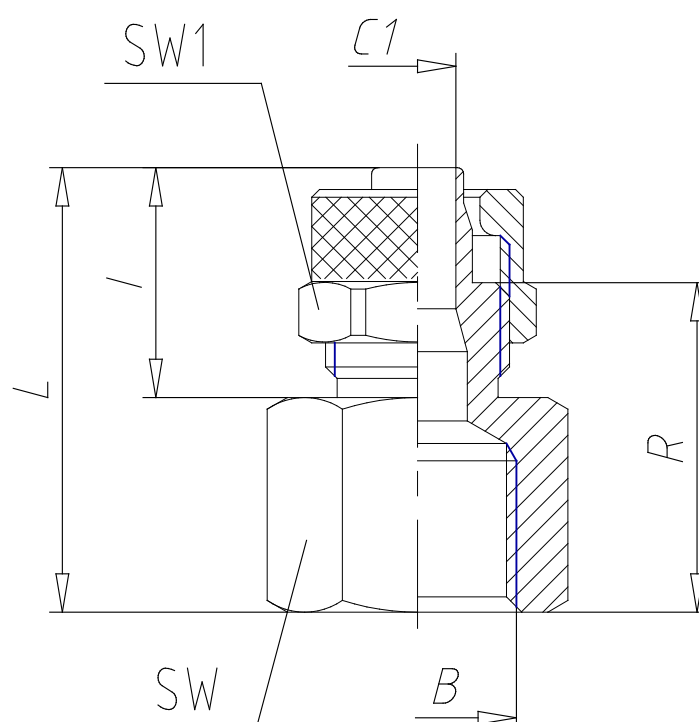

- Fittings Mod. 1463

Product code: 1463 8/6-1/8

Datasheet creation date: 10/03/2025 03:00

Check the most updated document online [click here](#)

■ TECHNICAL DATA

Mod.	1463 8/6-1/8
------	--------------

- Fittings Mod. 1463

Product code: 1463 8/6-1/8

■ DIMENSIONS

Tube	8/6
B	G 1/8
C1 (mm)	5.0
I (mm)	15.0
L (mm)	25.0
R (mm)	17.5
SW (mm)	13
SW1 (mm)	14