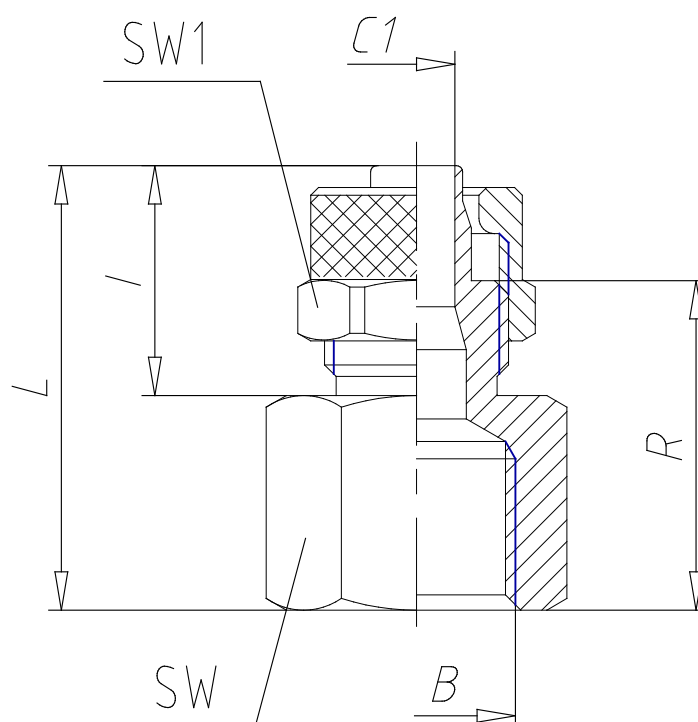

## - Fittings Mod. 1463

Product code: 1463 8/6-3/8

Datasheet creation date: 10/03/2025 03:00

Check the most updated document online [click here](#)

### ■ TECHNICAL DATA

Mod.	1463 8/6-3/8
------	--------------

## - Fittings Mod. 1463

Product code: 1463 8/6-3/8

### ■ DIMENSIONS

<b>Tube</b>	8/6
<b>B</b>	G 3/8
<b>C1 (mm)</b>	5.0
<b>I (mm)</b>	15.0
<b>L (mm)</b>	27.5
<b>R (mm)</b>	20.0
<b>SW (mm)</b>	20
<b>SW1 (mm)</b>	14