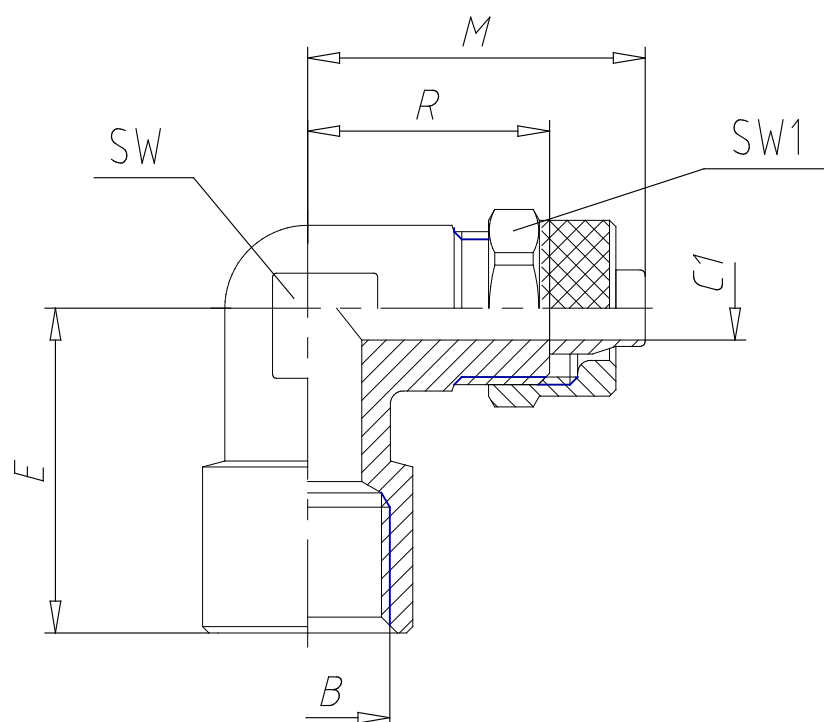

- Fittings Mod. 1493

Product code: 1493 10/8-1/4

Datasheet creation date: 10/03/2025 03:00

Check the most updated document online [click here](#)

■ TECHNICAL DATA

Mod.	1493 10/8-1/4
------	---------------

- Fittings Mod. 1493

Product code: 1493 10/8-1/4

■ DIMENSIONS

Tube	10/8
B	G1/4
C1 (mm)	6.5
E (mm)	23.5
M (mm)	27.5
R (mm)	18.0
SW (mm)	14
SW1 (mm)	16