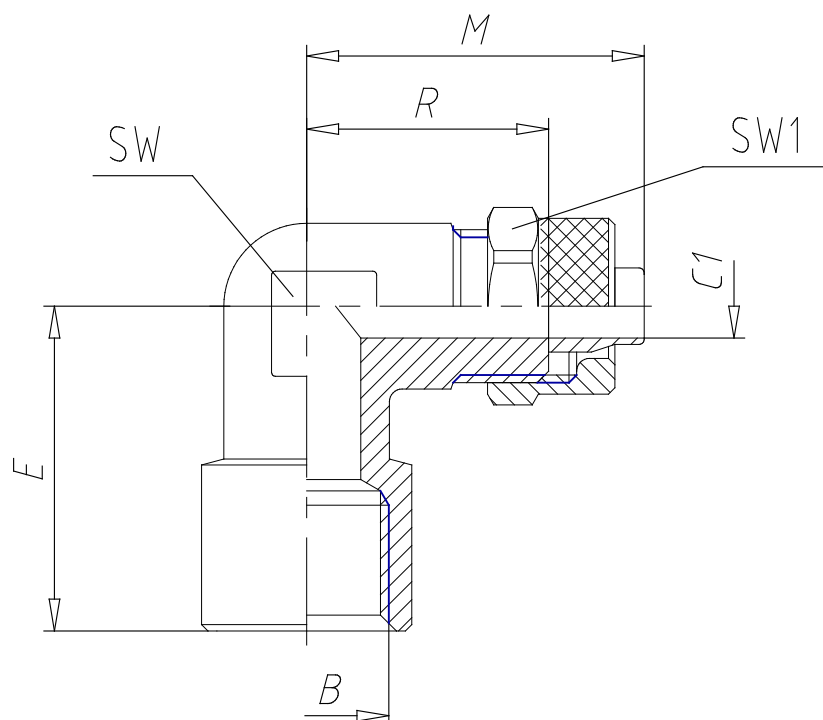

- Fittings Mod. 1493

Product code: 1493 12/10-3/8

Datasheet creation date: 10/03/2025 03:00

Check the most updated document online [click here](#)

TECHNICAL DATA

Mod.	1493 12/10-3/8
------	----------------

- Fittings Mod. 1493

Product code: 1493 12/10-3/8

■ DIMENSIONS

Tube	12/10
B	G3/8
C1 (mm)	8.5
E (mm)	24.5
M (mm)	30.5
R (mm)	20.5
SW (mm)	16
SW1 (mm)	19