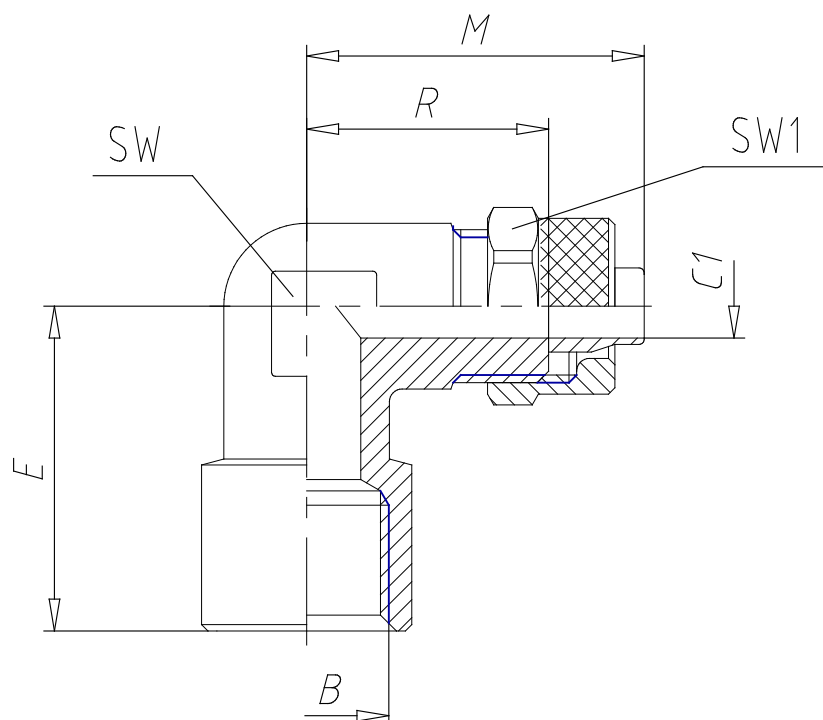

- Fittings Mod. 1493

Product code: 1493 6/4-1/4

Datasheet creation date: 10/03/2025 03:00

Check the most updated document online [click here](#)

TECHNICAL DATA

Mod.	1493 6/4-1/4
------	--------------

- Fittings Mod. 1493

Product code: 1493 6/4-1/4

■ DIMENSIONS

Tube	6/4
B	G1/4
C1 (mm)	3.0
E (mm)	23.5
M (mm)	26.0
R (mm)	18.5
SW (mm)	14
SW1 (mm)	12