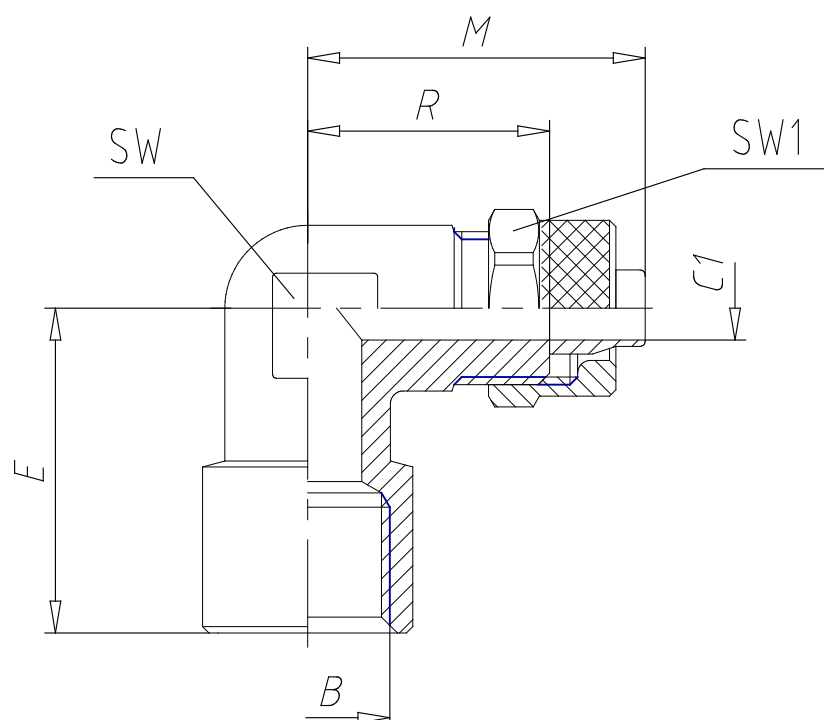

- Fittings Mod. 1493

Product code: 1493 6/4-1/8

Datasheet creation date: 10/03/2025 03:01

Check the most updated document online [click here](#)

TECHNICAL DATA

Mod.	1493 6/4-1/8
------	--------------

- Fittings Mod. 1493

Product code: 1493 6/4-1/8

■ DIMENSIONS

Tube	6/4
B	G1/8
C1 (mm)	3.0
E (mm)	19.0
M (mm)	22.5
R (mm)	15.0
SW (mm)	10
SW1 (mm)	12