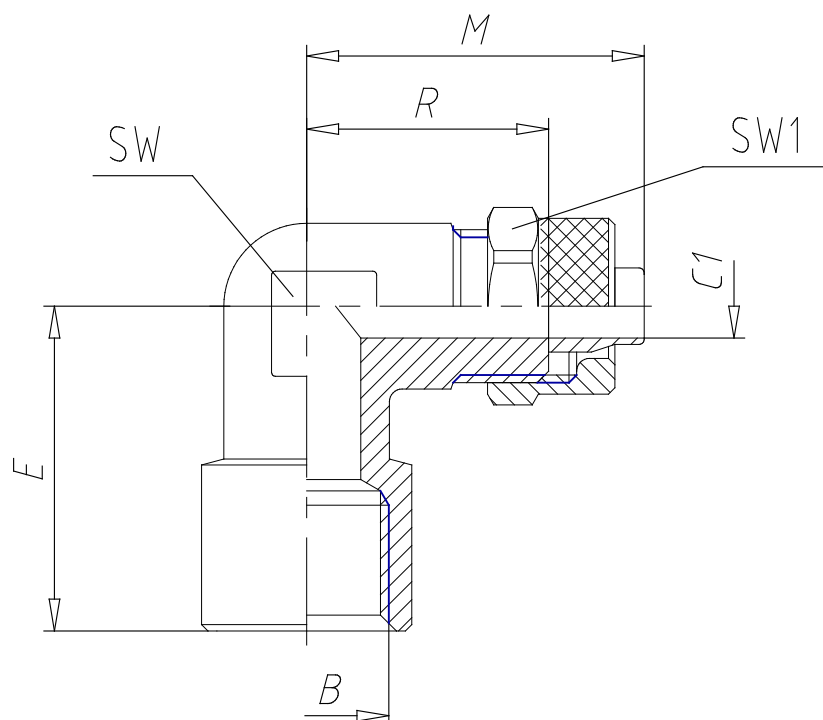

- Fittings Mod. 1493

Product code: 1493 8/6-1/4

Datasheet creation date: 10/03/2025 03:01

Check the most updated document online [click here](#)

TECHNICAL DATA

Mod.	1493 8/6-1/4
------	--------------

- Fittings Mod. 1493

Product code: 1493 8/6-1/4

■ DIMENSIONS

Tube	8/6
B	G1/4
C1 (mm)	5.0
E (mm)	23.5
M (mm)	26.0
R (mm)	19.0
SW (mm)	14
SW1 (mm)	14