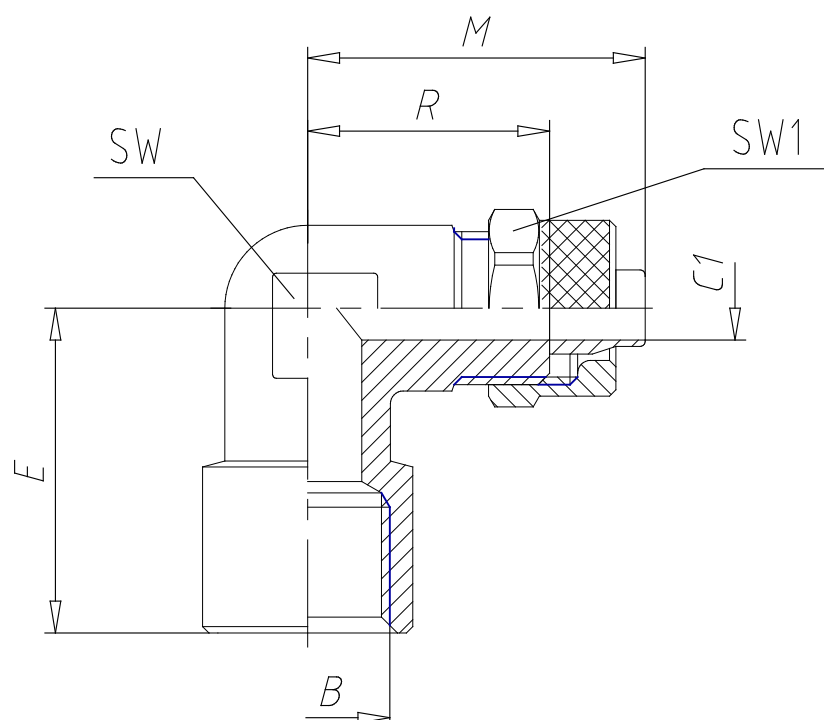

## - Fittings Mod. 1493

Product code: 1493 8/6-1/8

Datasheet creation date: 10/03/2025 03:01

Check the most updated document online [click here](#)

### TECHNICAL DATA

Mod.	1493 8/6-1/8
------	--------------

## - Fittings Mod. 1493

Product code: 1493 8/6-1/8

### ■ DIMENSIONS

Tube	8/6
B	G1/8
C1 (mm)	5.0
E (mm)	19.0
M (mm)	22.5
R (mm)	15.0
SW (mm)	10
SW1 (mm)	14