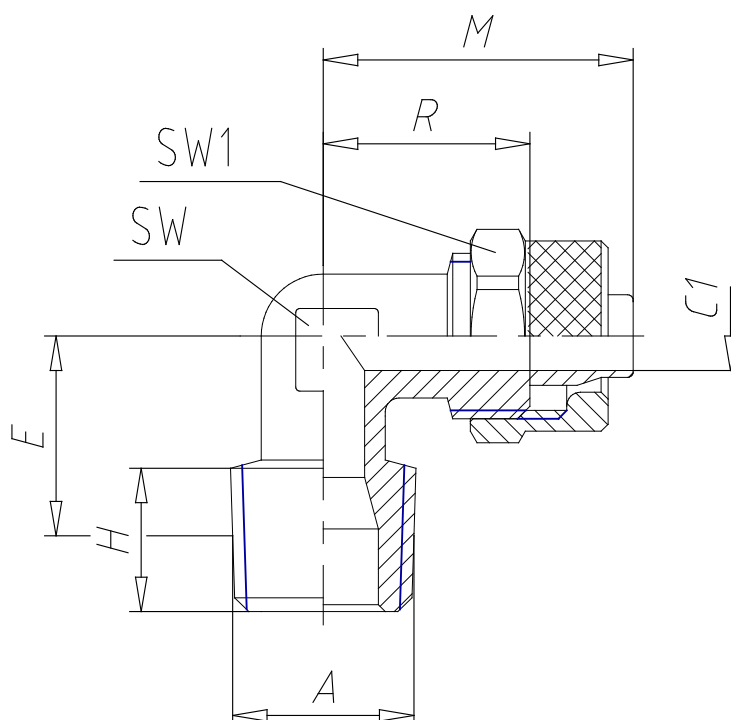

- Fittings Mod. 1500

Product code: 1500 10/8-1/2

Datasheet creation date: 10/03/2025 03:01

Check the most updated document online [click here](#)

TECHNICAL DATA

Mod.	1500 10/8-1/2
------	---------------

- Fittings Mod. 1500

Product code: 1500 10/8-1/2

■ DIMENSIONS

Tube	10/8
A	R 1/2
C1 (mm)	6.5
E (mm)	21.5
X1 (mm)	8.200
H (mm)	14.0
M (mm)	28.5
R (mm)	20.0
SW (mm)	16
SW1 (mm)	16