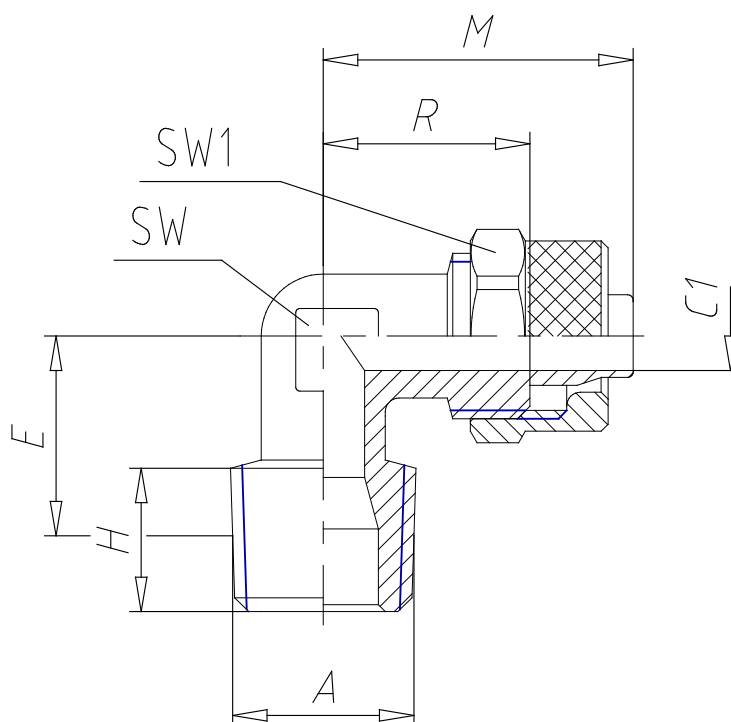

- Fittings Mod. 1500

Product code: 1500 10/8-1/4

Datasheet creation date: 10/03/2025 03:01

Check the most updated document online [click here](#)

TECHNICAL DATA

Mod.	1500 10/8-1/4
------	---------------

- Fittings Mod. 1500

Product code: 1500 10/8-1/4

DIMENSIONS

Tube	10/8
A	R 1/4
C1 (mm)	6.5
E (mm)	17.0
X1 (mm)	6.000
H (mm)	11.0
M (mm)	25.5
R (mm)	17.0
SW (mm)	12
SW1 (mm)	16