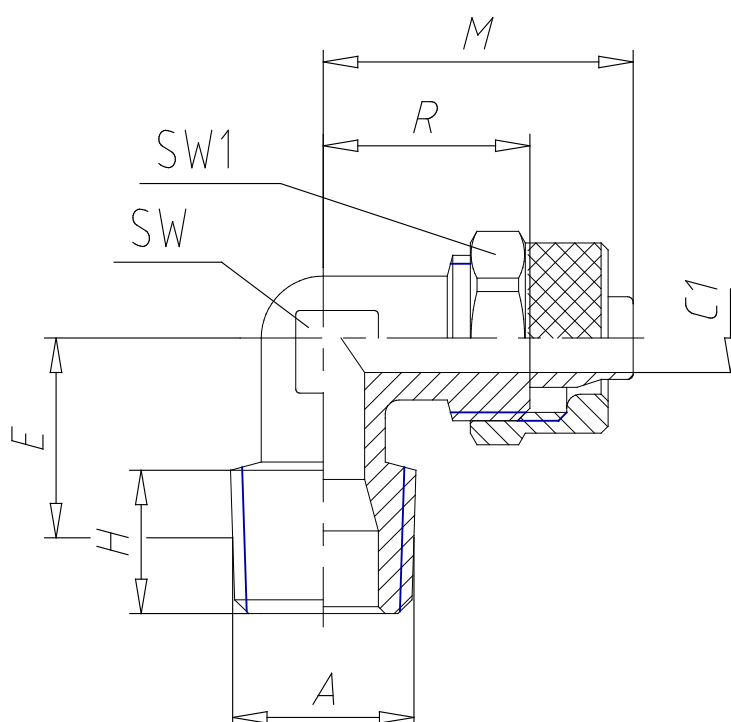

- Fittings Mod. 1500

Product code: 1500 10/8-1/8

Datasheet creation date: 10/03/2025 03:01

Check the most updated document online [click here](#)

TECHNICAL DATA

Mod.	1500 10/8-1/8
------	---------------

- Fittings Mod. 1500

Product code: 1500 10/8-1/8

DIMENSIONS

Tube	10/8
A	R 1/8
C1 (mm)	6.5
E (mm)	15.0
X1 (mm)	4.000
H (mm)	7.5
M (mm)	25.5
R (mm)	17.0
SW (mm)	12
SW1 (mm)	16