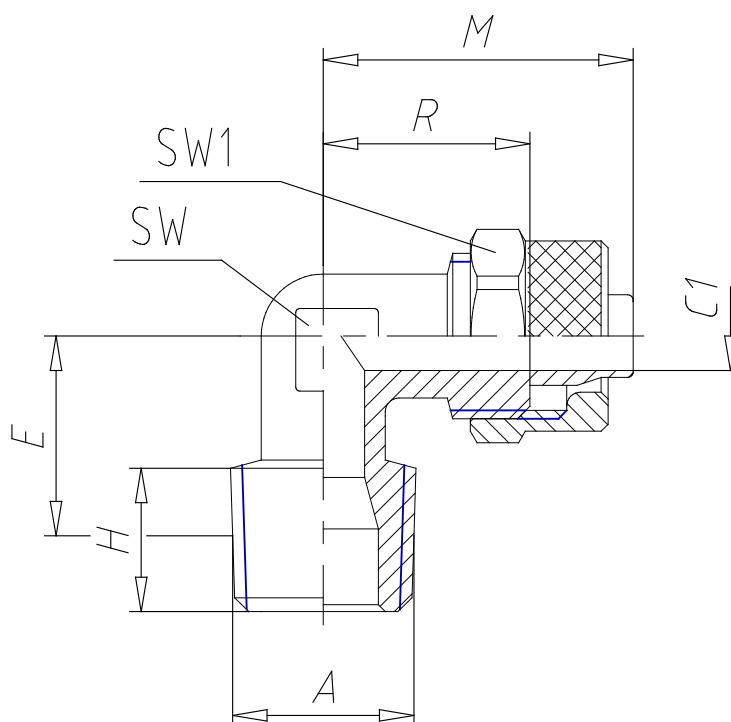

- Fittings Mod. 1500

Product code: 1500 10/8-3/8

Datasheet creation date: 10/03/2025 03:01

Check the most updated document online [click here](#)

TECHNICAL DATA

Mod.	1500 10/8-3/8
------	---------------

- Fittings Mod. 1500

Product code: 1500 10/8-3/8

■ DIMENSIONS

Tube	10/8
A	R 3/8
C1 (mm)	6.5
E (mm)	17.0
X1 (mm)	6.400
H (mm)	11.5
M (mm)	25.5
R (mm)	17.0
SW (mm)	12
SW1 (mm)	16