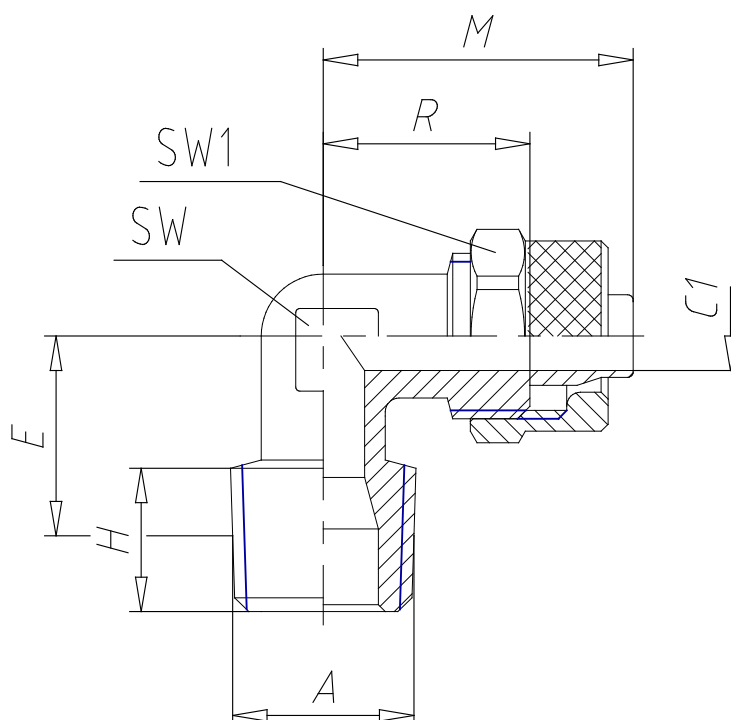

- Fittings Mod. 1500

Product code: 1500 12/10-1/2

Datasheet creation date: 10/03/2025 03:01

Check the most updated document online [click here](#)

TECHNICAL DATA

Mod.	1500 12/10-1/2
------	----------------

- Fittings Mod. 1500

Product code: 1500 12/10-1/2

■ DIMENSIONS

Tube	12/10
A	R 1/2
C1 (mm)	8.5
E (mm)	21.5
X1 (mm)	8.200
H (mm)	14.0
M (mm)	30.5
R (mm)	20.5
SW (mm)	16
SW1 (mm)	19