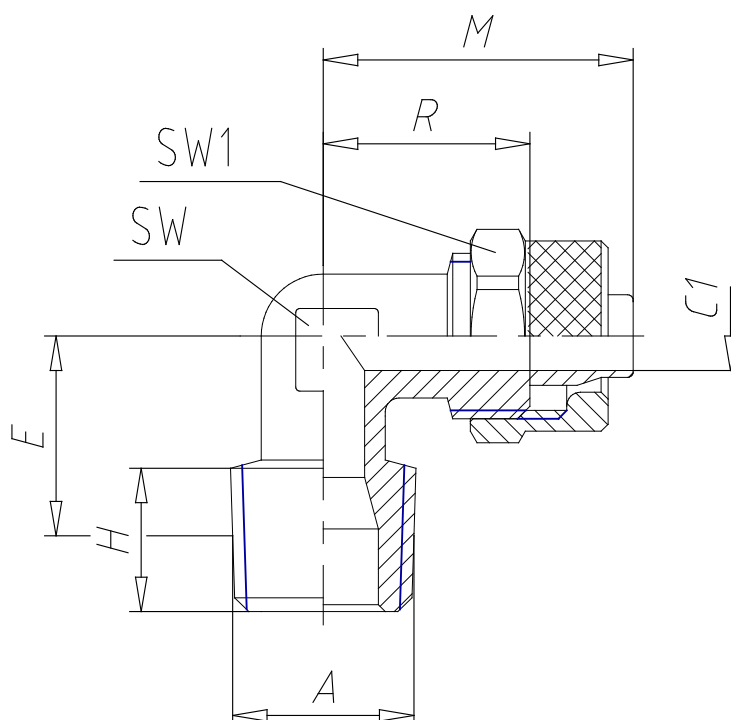

- Fittings Mod. 1500

Product code: 1500 12/10-3/8

Datasheet creation date: 10/03/2025 03:01

Check the most updated document online [click here](#)

TECHNICAL DATA

Mod.	1500 12/10-3/8
------	----------------

- Fittings Mod. 1500

Product code: 1500 12/10-3/8

DIMENSIONS

Tube	12/10
A	R 3/8
C1 (mm)	8.5
E (mm)	19.0
X1 (mm)	6.400
H (mm)	11.5
M (mm)	30.0
R (mm)	20.0
SW (mm)	14
SW1 (mm)	19