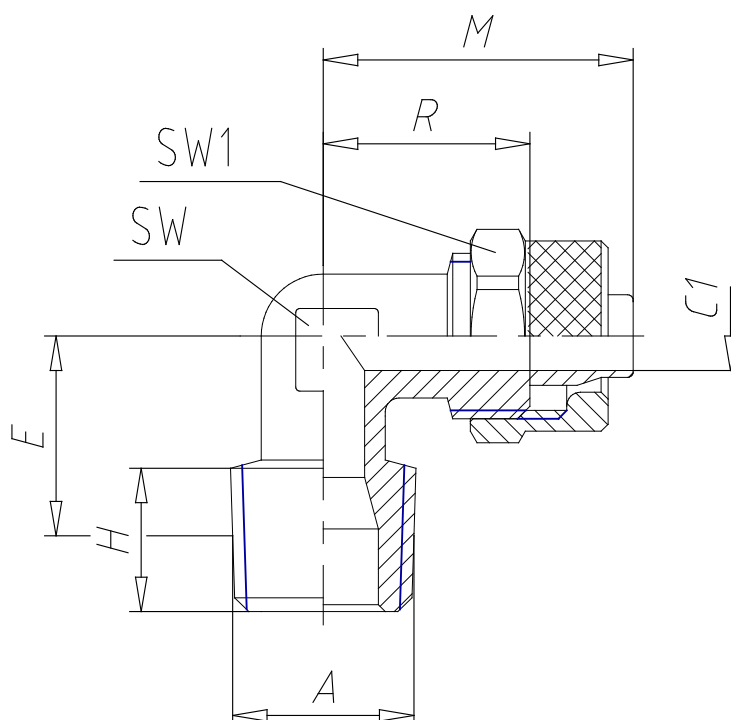

## - Fittings Mod. 1500

Product code: 1500 5/3-1/8

Datasheet creation date: 10/03/2025 03:01

Check the most updated document online [click here](#)

### TECHNICAL DATA

Mod.	1500 5/3-1/8
------	--------------

## - Fittings Mod. 1500

Product code: 1500 5/3-1/8

### DIMENSIONS

Tube	5/3
A	R 1/8
C1 (mm)	2.0
E (mm)	13.0
X1 (mm)	4.000
H (mm)	7.5
M (mm)	21.5
R (mm)	15.0
SW (mm)	8
SW1 (mm)	8