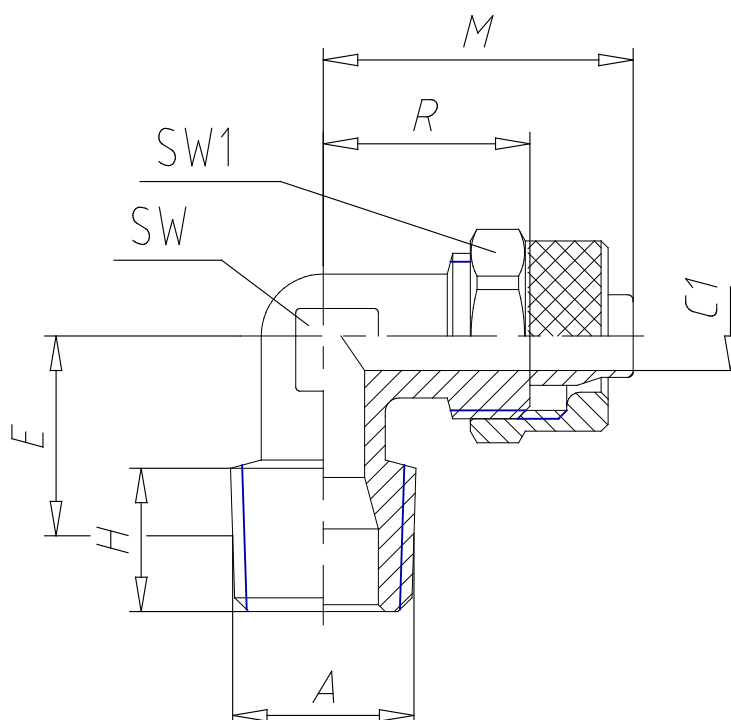

- Fittings Mod. 1500

Product code: 1500 6/4-1/4

Datasheet creation date: 10/03/2025 03:01

Check the most updated document online [click here](#)

TECHNICAL DATA

Mod.	1500 6/4-1/4
------	--------------

- Fittings Mod. 1500

Product code: 1500 6/4-1/4

DIMENSIONS

Tube	6/4
A	R 1/4
C1 (mm)	3.0
E (mm)	15.5
X1 (mm)	6.000
H (mm)	11.0
M (mm)	22.5
R (mm)	15.0
SW (mm)	10
SW1 (mm)	12