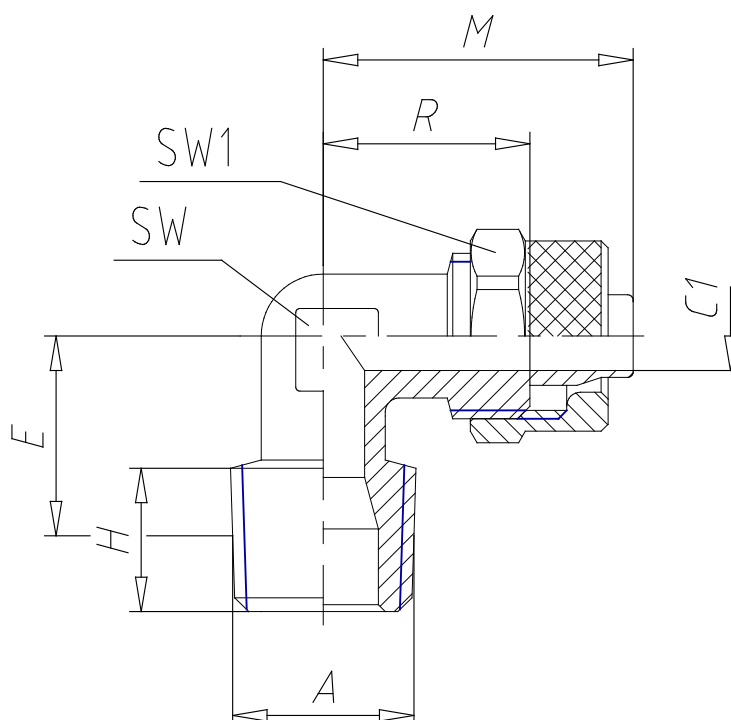

- Fittings Mod. 1500

Product code: 1500 6/4-1/8

Datasheet creation date: 10/03/2025 03:01

Check the most updated document online [click here](#)

TECHNICAL DATA

Mod.	1500 6/4-1/8
------	--------------

- Fittings Mod. 1500

Product code: 1500 6/4-1/8

■ DIMENSIONS

Tube	6/4
A	R 1/8
C1 (mm)	3.0
E (mm)	13.0
X1 (mm)	4.000
H (mm)	7.5
M (mm)	22.5
R (mm)	15.0
SW (mm)	8
SW1 (mm)	12