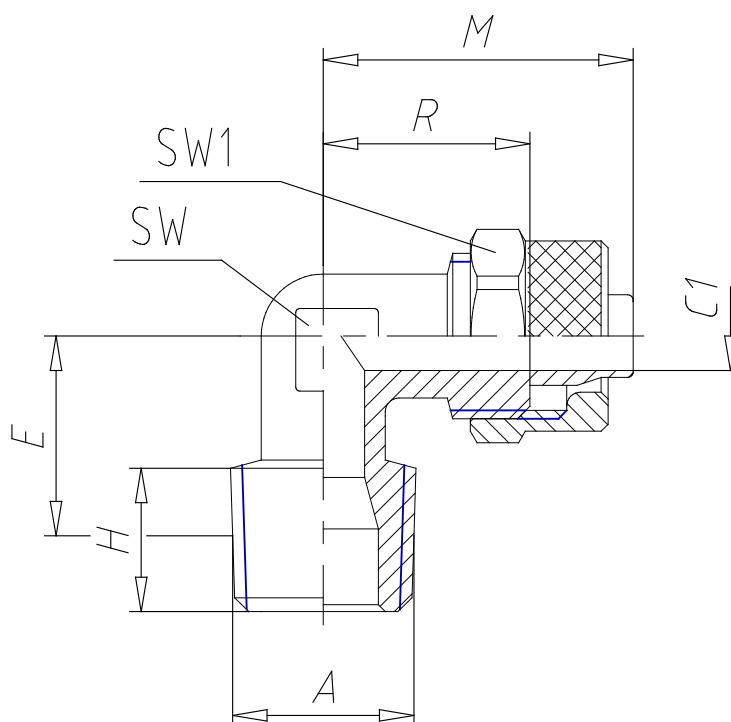

- Fittings Mod. 1500

Product code: 1500 6/4-M12X1,25

Datasheet creation date: 10/03/2025 03:01

Check the most updated document online [click here](#)

TECHNICAL DATA

Mod.	1500 6/4-M12X1,25
------	-------------------

- Fittings Mod. 1500

Product code: 1500 6/4-M12X1,25

■ DIMENSIONS

Tube	6/4
A	M 12x1.25
C1 (mm)	3.0
E (mm)	14.0
X1 (mm)	0.000
H (mm)	10.0
M (mm)	22.5
R (mm)	15.0
SW (mm)	10
SW1 (mm)	12