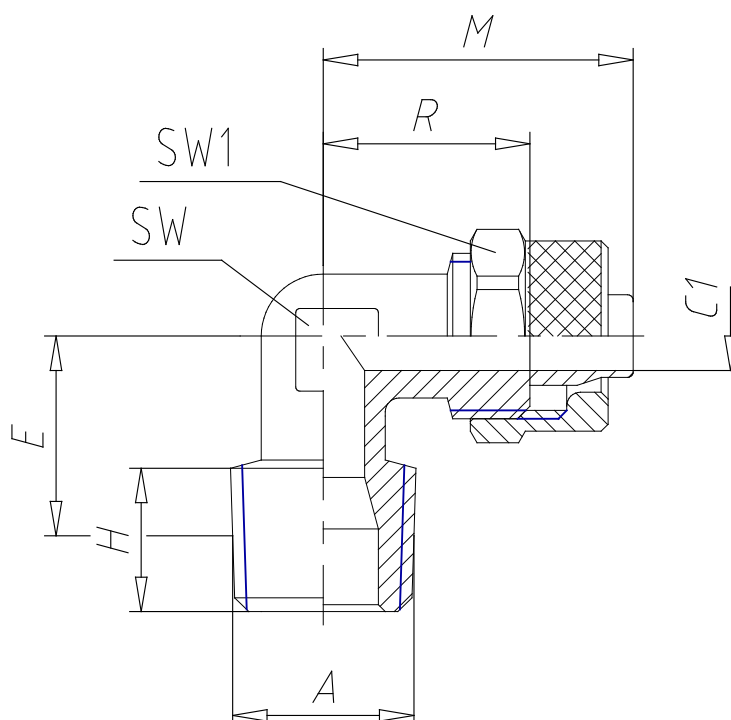

## - Fittings Mod. 1500

Product code: 1500 8/6-1/2

Datasheet creation date: 10/03/2025 03:01

Check the most updated document online [click here](#)

### TECHNICAL DATA

Mod.	1500 8/6-1/2
------	--------------

## - Fittings Mod. 1500

Product code: 1500 8/6-1/2

### DIMENSIONS

<b>Tube</b>	8/6
<b>A</b>	R 1/2
<b>C1 (mm)</b>	5.0
<b>E (mm)</b>	21.5
<b>X1 (mm)</b>	8.200
<b>H (mm)</b>	14.0
<b>M (mm)</b>	27.0
<b>R (mm)</b>	19.0
<b>SW (mm)</b>	16
<b>SW1 (mm)</b>	14