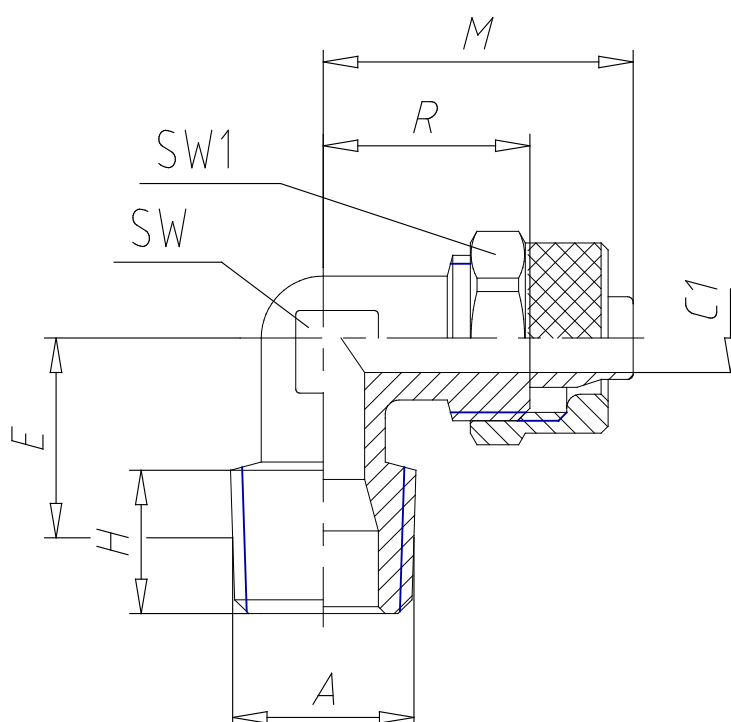

- Fittings Mod. 1500

Product code: 1500 8/6-1/4

Datasheet creation date: 10/03/2025 03:01

Check the most updated document online [click here](#)

TECHNICAL DATA

Mod.	1500 8/6-1/4
------	--------------

- Fittings Mod. 1500

Product code: 1500 8/6-1/4

■ DIMENSIONS

Tube	8/6
A	R 1/4
C1 (mm)	5.0
E (mm)	15.5
X1 (mm)	6.000
H (mm)	11.0
M (mm)	22.5
R (mm)	15.0
SW (mm)	10
SW1 (mm)	14