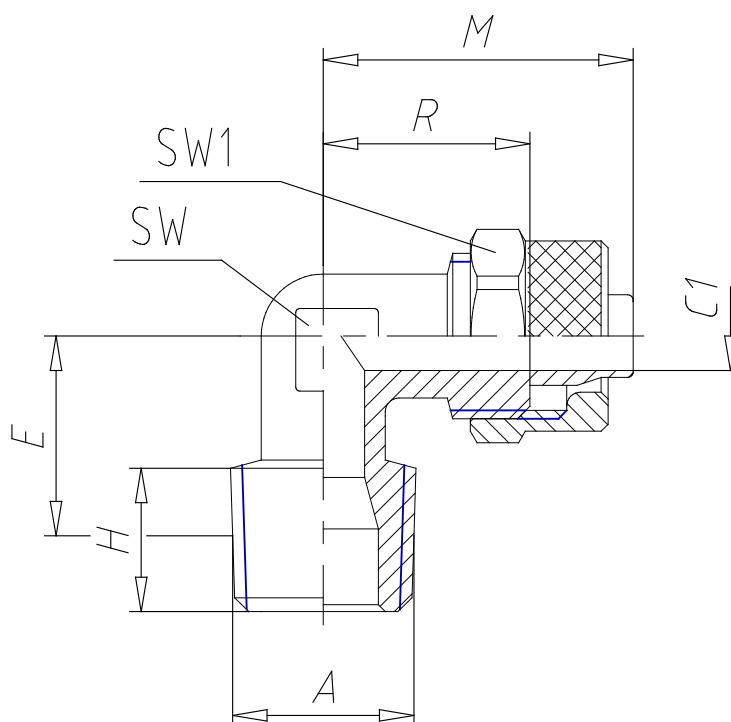

## - Fittings Mod. 1500

Product code: 1500 8/6-1/8

Datasheet creation date: 10/03/2025 03:01

Check the most updated document online [click here](#)

### TECHNICAL DATA

Mod.	1500 8/6-1/8
------	--------------

## - Fittings Mod. 1500

Product code: 1500 8/6-1/8

### ■ DIMENSIONS

<b>Tube</b>	8/6
<b>A</b>	R 1/8
<b>C1 (mm)</b>	5.0
<b>E (mm)</b>	13.0
<b>X1 (mm)</b>	4.000
<b>H (mm)</b>	7.5
<b>M (mm)</b>	22.5
<b>R (mm)</b>	15.0
<b>SW (mm)</b>	10
<b>SW1 (mm)</b>	14