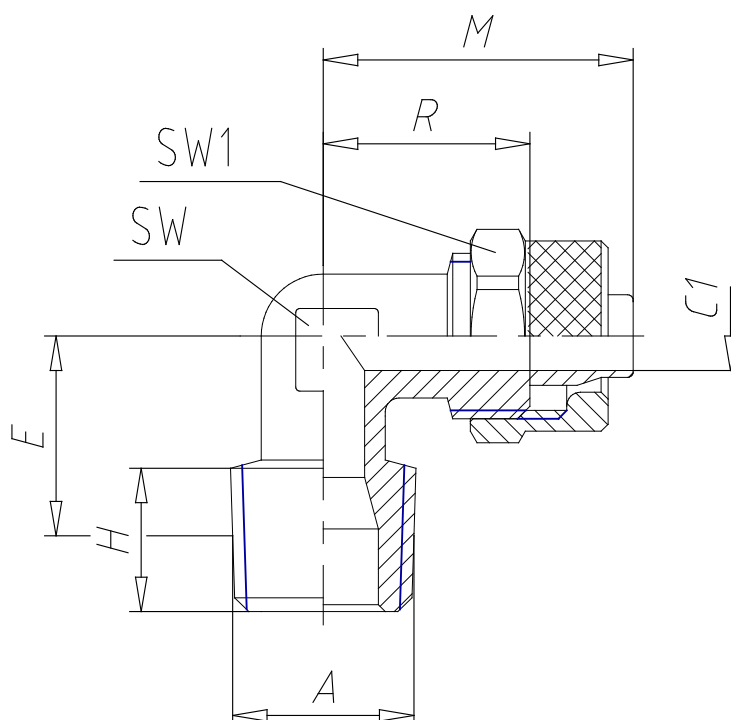

- Fittings Mod. 1500

Product code: 1500 8/6-3/8

Datasheet creation date: 10/03/2025 08:52

Check the most updated document online [click here](#)

TECHNICAL DATA

Mod.	1500 8/6-3/8
------	--------------

- Fittings Mod. 1500

Product code: 1500 8/6-3/8

■ DIMENSIONS

Tube	8/6
A	R 3/8
C1 (mm)	5.0
E (mm)	17.0
X1 (mm)	6.400
H (mm)	11.5
M (mm)	24.0
R (mm)	16.0
SW (mm)	12
SW1 (mm)	14