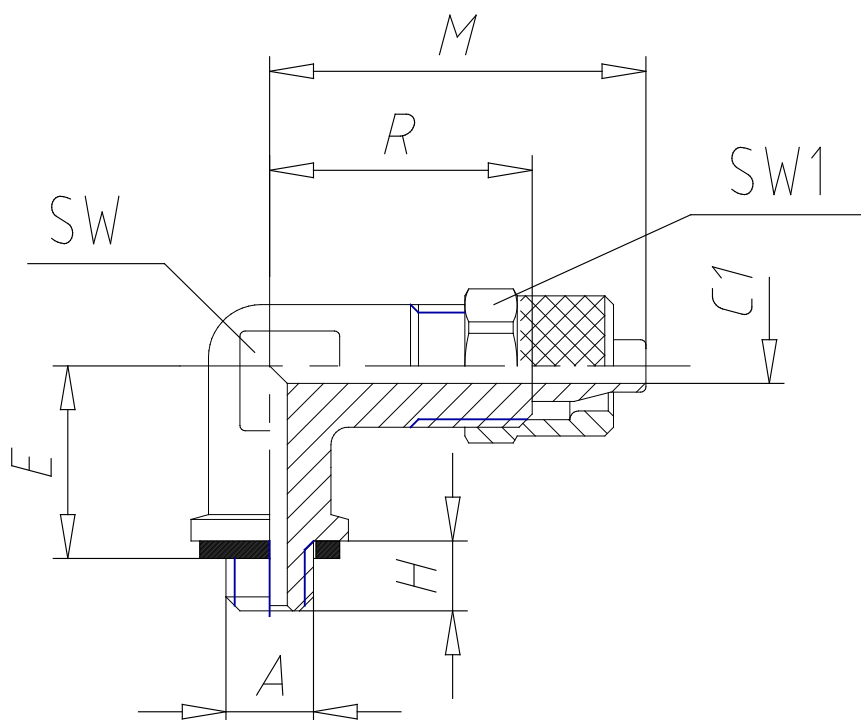

## - Fittings Mod. 1501

Product code: 1501 5/3-M5

Datasheet creation date: 10/03/2025 08:52

Check the most updated document online [click here](#)

### TECHNICAL DATA

Mod.	1501 5/3-M5
------	-------------

## - Fittings Mod. 1501

Product code: 1501 5/3-M5

### ■ DIMENSIONS

Tube	5/3
A	M 5
C1 (mm)	2
E (mm)	11
H (mm)	4
M (mm)	21.5
R (mm)	15
SW (mm)	8
SW1 (mm)	8