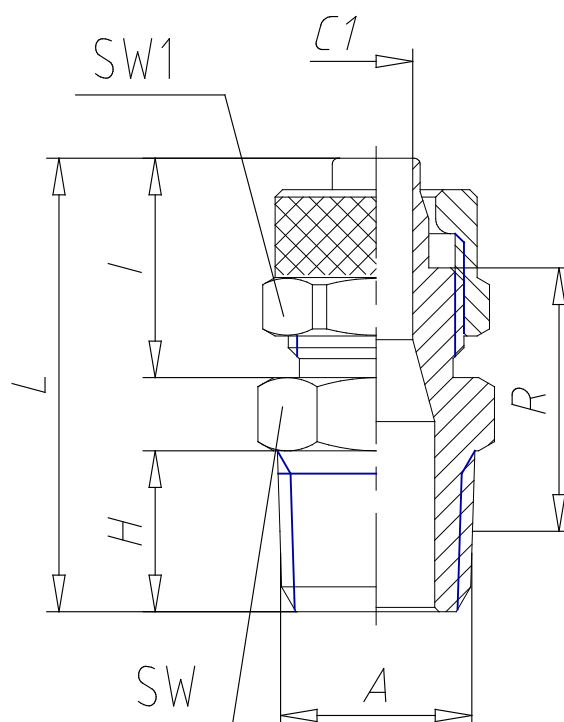

- Fittings Mod. 1510

Product code: 1510 10/8-1/8

Datasheet creation date: 10/03/2025 08:52

Check the most updated document online [click here](#)

TECHNICAL DATA

Mod.	1510 10/8-1/8
------	---------------

- Fittings Mod. 1510

Product code: 1510 10/8-1/8

DIMENSIONS

Tube	10/8
A	R 1/8
C1 (mm)	6.5
H (mm)	7.5
I (mm)	16.5
L (mm)	28.5
R (mm)	16.5
SW (mm)	14
SW1 (mm)	16