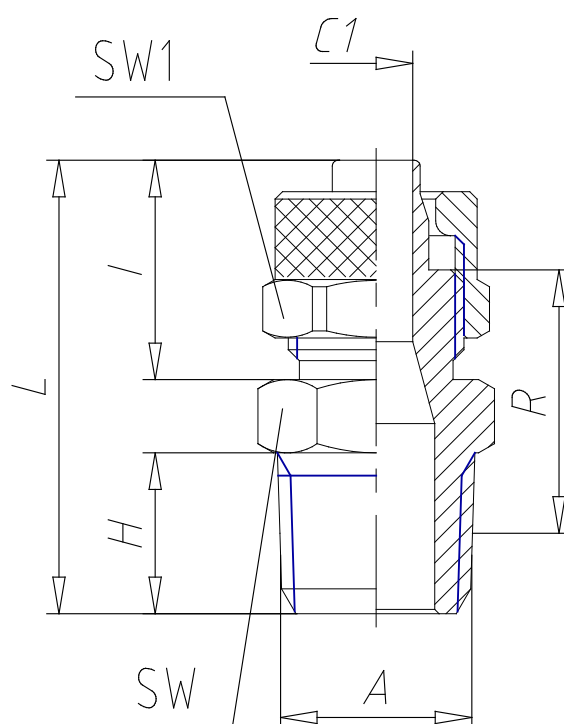

- Fittings Mod. 1510

Product code: 1510 5/3-1/8

Datasheet creation date: 10/03/2025 08:52

Check the most updated document online [click here](#)

■ TECHNICAL DATA

Mod.	1510 5/3-1/8
------	--------------

- Fittings Mod. 1510

Product code: 1510 5/3-1/8

DIMENSIONS

Tube	5/3
A	R 1/8
C1 (mm)	2.0
H (mm)	7.5
I (mm)	12.5
L (mm)	24.5
R (mm)	14.5
SW (mm)	12
SW1 (mm)	8