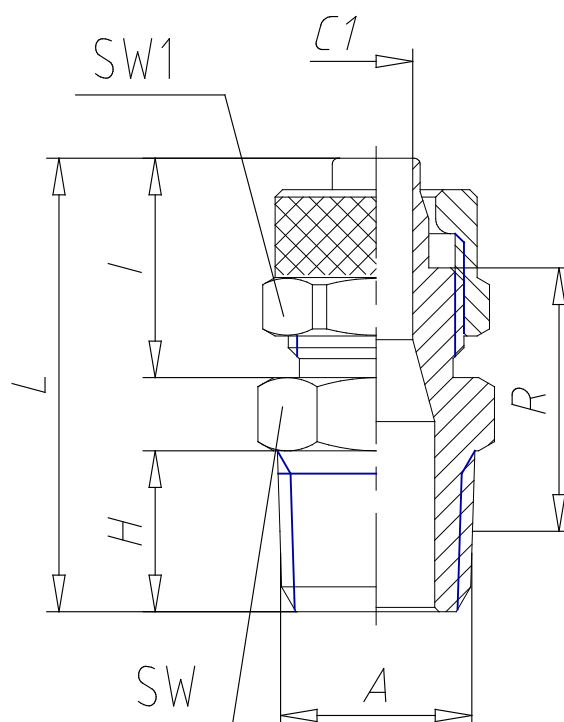

## - Fittings Mod. 1510

Product code: 1510 6/4-1/8

Datasheet creation date: 10/03/2025 08:52

Check the most updated document online [click here](#)

### TECHNICAL DATA

Mod.	1510 6/4-1/8
------	--------------

## - Fittings Mod. 1510

Product code: 1510 6/4-1/8

### DIMENSIONS

<b>Tube</b>	6/4
<b>A</b>	R 1/8
<b>C1 (mm)</b>	3.0
<b>H (mm)</b>	7.5
<b>I (mm)</b>	15.0
<b>L (mm)</b>	27.0
<b>R (mm)</b>	16.0
<b>SW (mm)</b>	12
<b>SW1 (mm)</b>	12