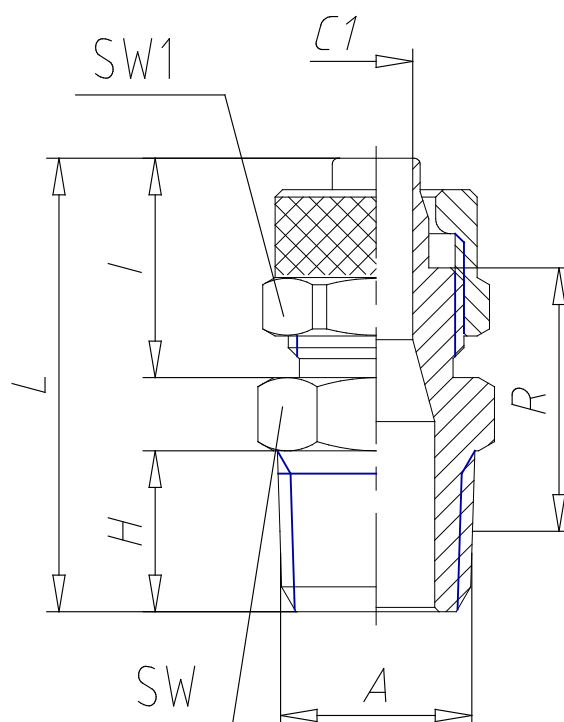

- Fittings Mod. 1510

Product code: 1510 8/6-1/8

Datasheet creation date: 10/03/2025 08:52

Check the most updated document online [click here](#)

■ TECHNICAL DATA

Mod.	1510 8/6-1/8
------	--------------

- Fittings Mod. 1510

Product code: 1510 8/6-1/8

DIMENSIONS

Tube	8/6
A	R 1/8
C1 (mm)	5.0
H (mm)	7.5
I (mm)	15.0
L (mm)	27.0
R (mm)	16.0
SW (mm)	13
SW1 (mm)	14