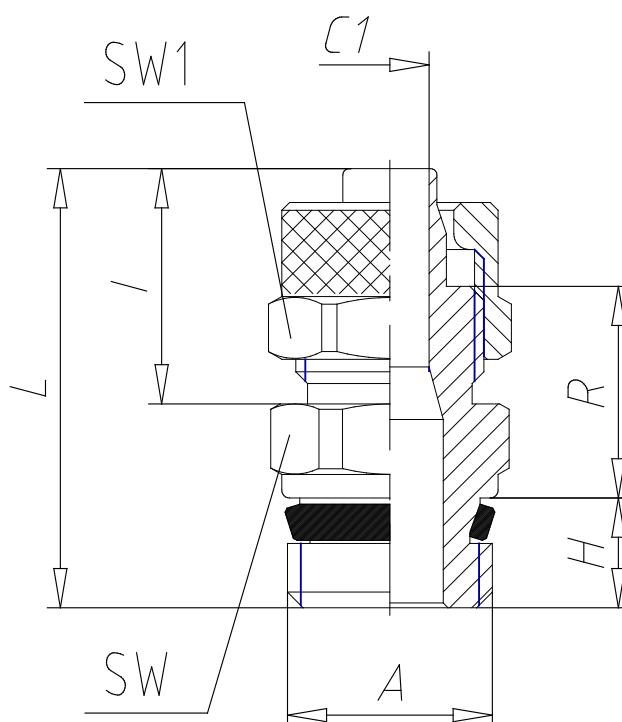

## - Fittings Mod. 1511

Product code: 1511 10/8-1/8

Datasheet creation date: 10/03/2025 08:55

Check the most updated document online [click here](#)

### TECHNICAL DATA

Mod.	1511 10/8-1/8
------	---------------

## - Fittings Mod. 1511

Product code: 1511 10/8-1/8

### DIMENSIONS

Tube	10/8
A	G 1/8
C1 (mm)	6.5
H (mm)	5.5
I (mm)	16.5
L (mm)	27.8
R (mm)	13.8
SW (mm)	14
SW1 (mm)	16
O - Ring	