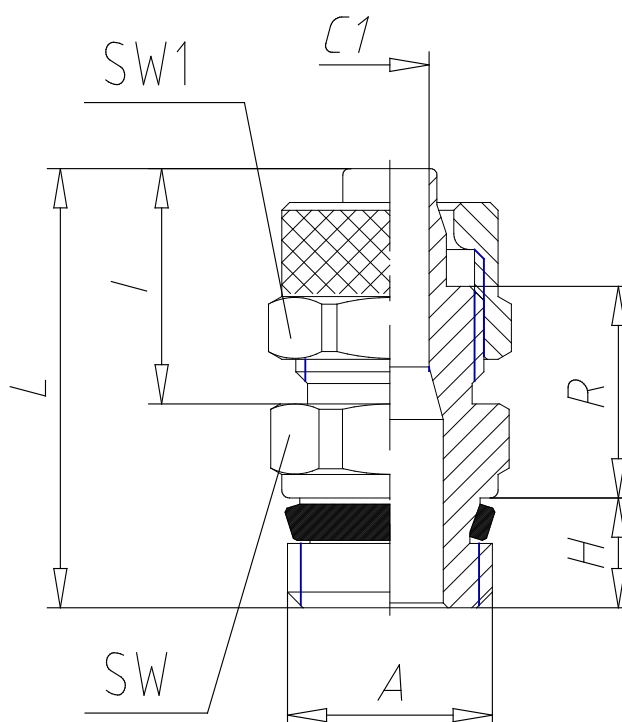

- Fittings Mod. 1511

Product code: 1511 5/3-1/8

Datasheet creation date: 10/03/2025 08:55

Check the most updated document online [click here](#)

■ TECHNICAL DATA

Mod.	1511 5/3-1/8
------	--------------

- Fittings Mod. 1511

Product code: 1511 5/3-1/8

DIMENSIONS

Tube	5/3
A	G 1/8
C1 (mm)	2.0
H (mm)	5.5
I (mm)	12.5
L (mm)	23.8
R (mm)	11.8
SW (mm)	12
SW1 (mm)	8
O - Ring	