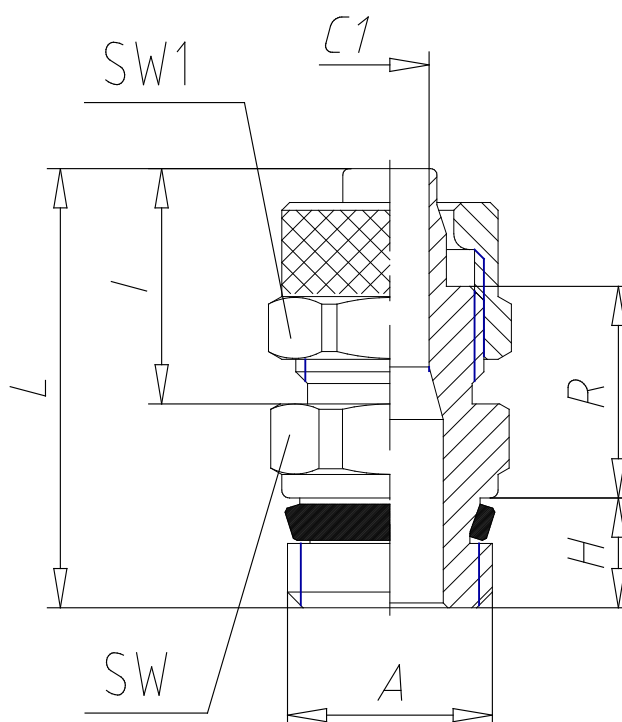

- Fittings Mod. 1511

Product code: 1511 5/3-M5

Datasheet creation date: 10/03/2025 08:55

Check the most updated document online [click here](#)

■ TECHNICAL DATA

Mod.	1511 5/3-M5
------	-------------

- Fittings Mod. 1511

Product code: 1511 5/3-M5

DIMENSIONS

Tube	5/3
A	M 5
C1 (mm)	2.0
H (mm)	4.0
I (mm)	12.5
L (mm)	21.0
R (mm)	10.5
SW (mm)	8
SW1 (mm)	8
O - Ring	with O - Ring assembled