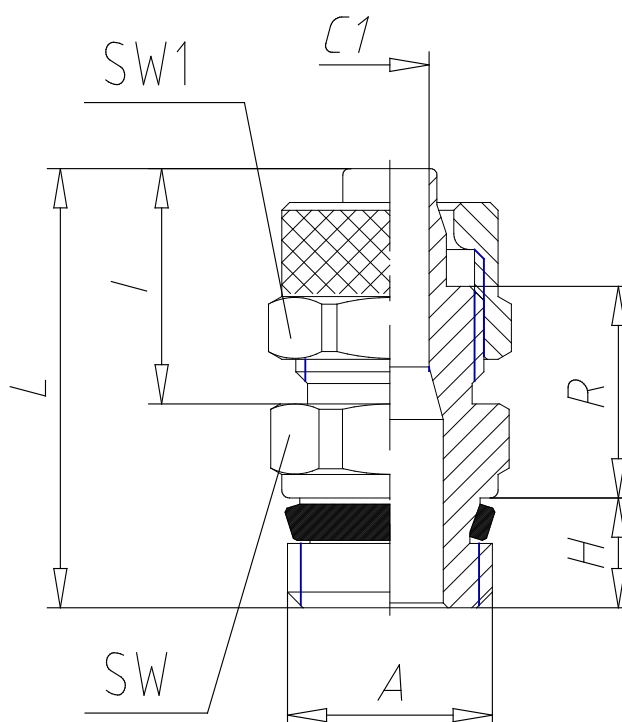

## - Fittings Mod. 1511

Product code: 1511 5/3-M6

Datasheet creation date: 10/03/2025 08:56

Check the most updated document online [click here](#)

### ■ TECHNICAL DATA

Mod.	1511 5/3-M6
------	-------------

## - Fittings Mod. 1511

Product code: 1511 5/3-M6

### ■ DIMENSIONS

<b>Tube</b>	5/3
<b>A</b>	M 6
<b>C1 (mm)</b>	2.0
<b>H (mm)</b>	4.0
<b>I (mm)</b>	12.5
<b>L (mm)</b>	21.0
<b>R (mm)</b>	10.5
<b>SW (mm)</b>	9
<b>SW1 (mm)</b>	8
<b>O - Ring</b>	with O - Ring assembled