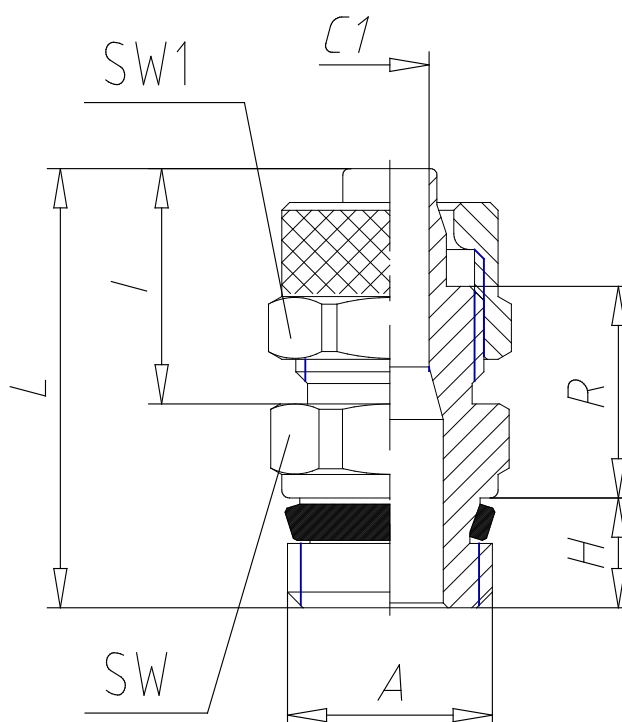

- Fittings Mod. 1511

Product code: 1511 6/4-1/4

Datasheet creation date: 10/03/2025 08:56

Check the most updated document online [click here](#)

■ TECHNICAL DATA

Mod.	1511 6/4-1/4
------	--------------

- Fittings Mod. 1511

Product code: 1511 6/4-1/4

■ DIMENSIONS

Tube	6/4
A	G 1/4
C1 (mm)	3.0
H (mm)	7.0
I (mm)	15.0
L (mm)	28.0
R (mm)	13.5
SW (mm)	14
SW1 (mm)	12
O - Ring	