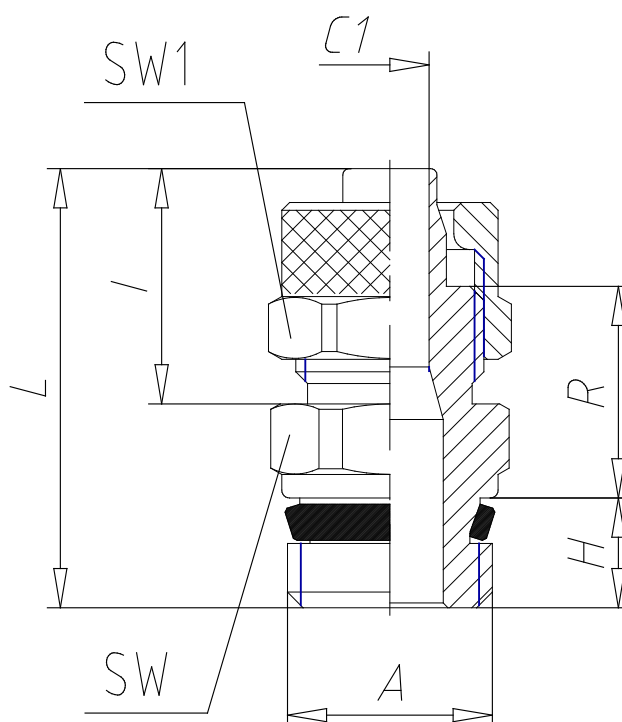

- Fittings Mod. 1511

Product code: 1511 6/4-1/8

Datasheet creation date: 10/03/2025 08:56

Check the most updated document online [click here](#)

■ TECHNICAL DATA

Mod.	1511 6/4-1/8
------	--------------

- Fittings Mod. 1511

Product code: 1511 6/4-1/8

■ DIMENSIONS

Tube	6/4
A	G 1/8
C1 (mm)	3.0
H (mm)	5.5
I (mm)	15.0
L (mm)	26.3
R (mm)	13.3
SW (mm)	12
SW1 (mm)	12
O - Ring	