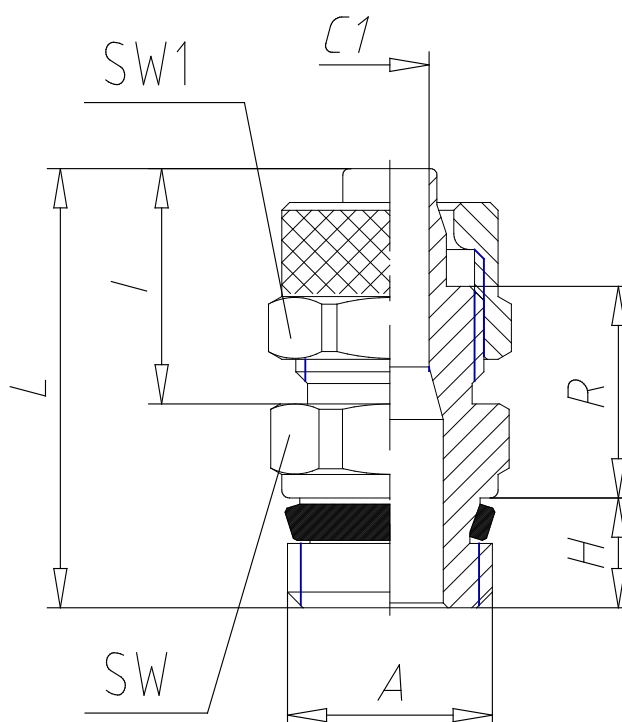

- Fittings Mod. 1511

Product code: 1511 6/4-3/8

Datasheet creation date: 10/03/2025 08:56

Check the most updated document online [click here](#)

■ TECHNICAL DATA

Mod.	1511 6/4-3/8
------	--------------

- Fittings Mod. 1511

Product code: 1511 6/4-3/8

■ DIMENSIONS

Tube	6/4
A	G 3/8
C1 (mm)	3.0
H (mm)	8.0
I (mm)	15.0
L (mm)	29.3
R (mm)	13.8
SW (mm)	19
SW1 (mm)	12
O - Ring	