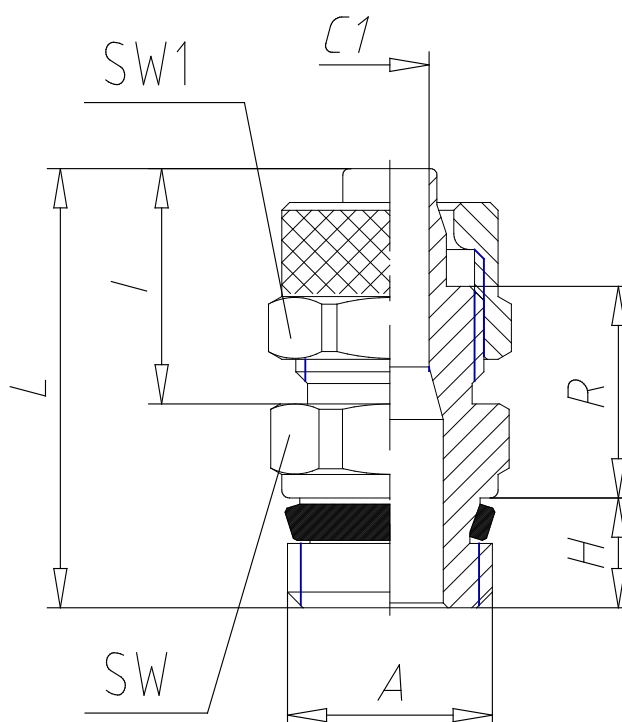

- Fittings Mod. 1511

Product code: 1511 6/4-M5

Datasheet creation date: 10/03/2025 08:56

Check the most updated document online [click here](#)

■ TECHNICAL DATA

Mod.	1511 6/4-M5
------	-------------

- Fittings Mod. 1511

Product code: 1511 6/4-M5

■ DIMENSIONS

Tube	6/4
A	M 5
C1 (mm)	3.0
H (mm)	4.0
I (mm)	13.5
L (mm)	22.0
R (mm)	10.5
SW (mm)	8
SW1 (mm)	9
O - Ring	with O - Ring assembled