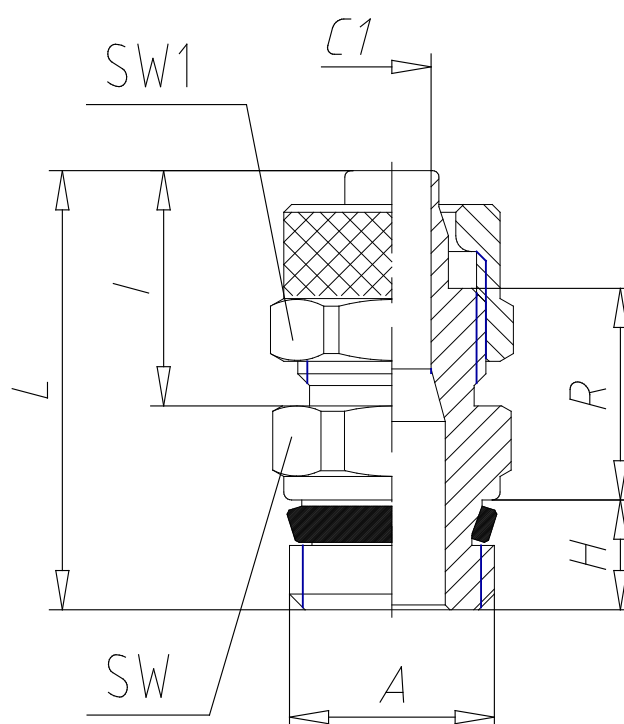

- Fittings Mod. 1511

Product code: 1511 6/4-M6

Datasheet creation date: 10/03/2025 08:56

Check the most updated document online [click here](#)

■ TECHNICAL DATA

Mod.	1511 6/4-M6
------	-------------

- Fittings Mod. 1511

Product code: 1511 6/4-M6

DIMENSIONS

Tube	6/4
A	M 6
C1 (mm)	3.0
H (mm)	4.0
I (mm)	13.5
L (mm)	22.0
R (mm)	10.5
SW (mm)	9
SW1 (mm)	9
O - Ring	with O - Ring assembled