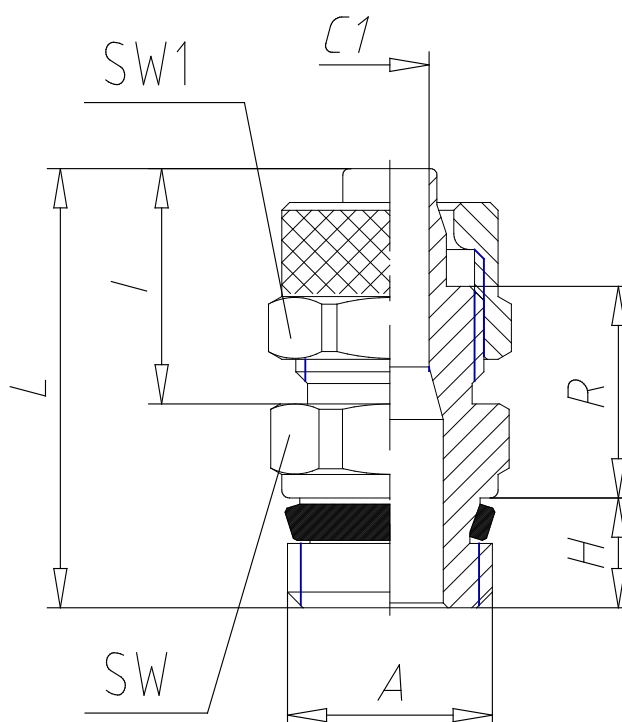

- Fittings Mod. 1511

Product code: 1511 8/6-1/4

Datasheet creation date: 10/03/2025 08:56

Check the most updated document online [click here](#)

■ TECHNICAL DATA

Mod.	1511 8/6-1/4
------	--------------

- Fittings Mod. 1511

Product code: 1511 8/6-1/4

■ DIMENSIONS

Tube	8/6
A	G 1/4
C1 (mm)	5.0
H (mm)	7.0
I (mm)	15.0
L (mm)	28.0
R (mm)	13.5
SW (mm)	14
SW1 (mm)	14
O - Ring	