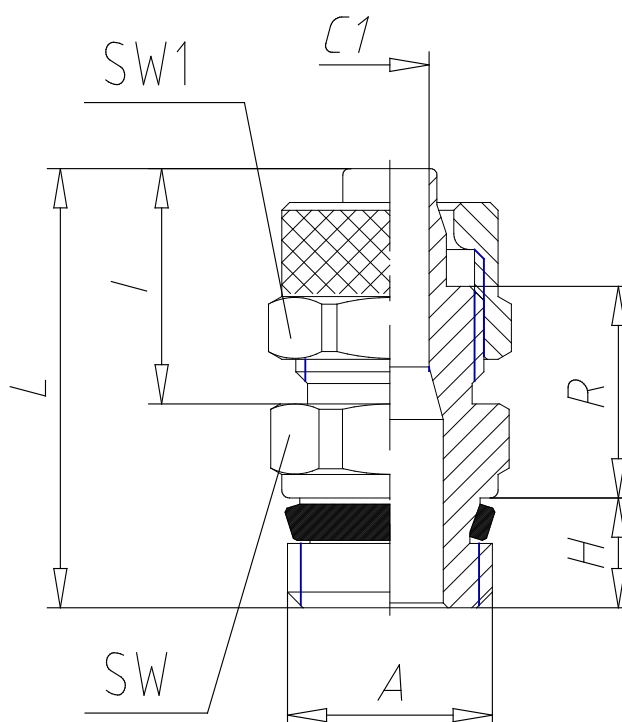

- Fittings Mod. 1511

Product code: 1511 8/6-1/8

Datasheet creation date: 10/03/2025 08:56

Check the most updated document online [click here](#)

■ TECHNICAL DATA

Mod.	1511 8/6-1/8
------	--------------

- Fittings Mod. 1511

Product code: 1511 8/6-1/8

■ DIMENSIONS

Tube	8/6
A	G 1/8
C1 (mm)	5.0
H (mm)	5.5
I (mm)	15.0
L (mm)	26.3
R (mm)	13.3
SW (mm)	12
SW1 (mm)	14
O - Ring	