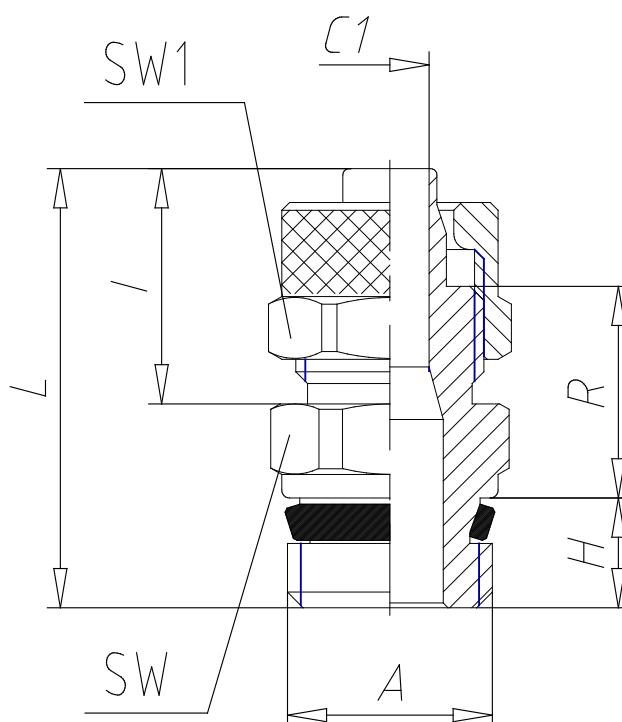

- Fittings Mod. 1511

Product code: 1511 8/6-3/8

Datasheet creation date: 10/03/2025 08:56

Check the most updated document online [click here](#)

■ TECHNICAL DATA

Mod.	1511 8/6-3/8
------	--------------

- Fittings Mod. 1511

Product code: 1511 8/6-3/8

■ DIMENSIONS

Tube	8/6
A	G 3/8
C1 (mm)	5.0
H (mm)	8.0
I (mm)	15.0
L (mm)	29.3
R (mm)	13.8
SW (mm)	19
SW1 (mm)	14
O - Ring	