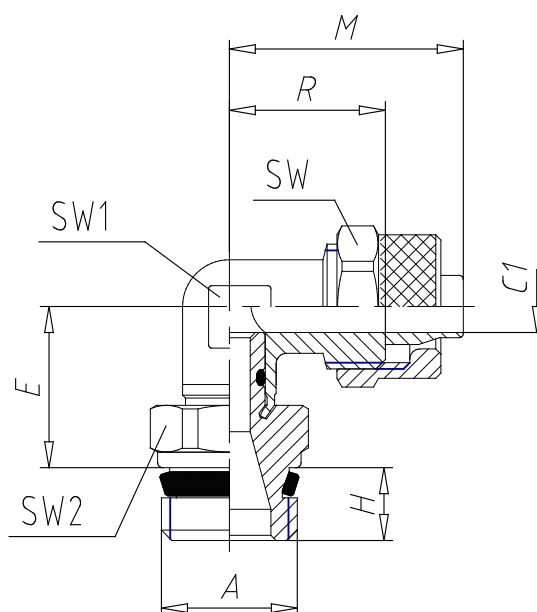

- Fittings Mod. 1541

Product code: 1541 6/4-1/4

Datasheet creation date: 10/03/2025 08:56

Check the most updated document online [click here](#)

TECHNICAL DATA

Mod.	1541 6/4-1/4
------	--------------

- Fittings Mod. 1541

Product code: 1541 6/4-1/4

■ DIMENSIONS

Tube	6/4
A	G 1/4
C1 (mm)	3.0
E (mm)	15
H (mm)	7.0
M (mm)	22.5
R (mm)	15
SW (mm)	12
SW1 (mm)	10
SW2 (mm)	14