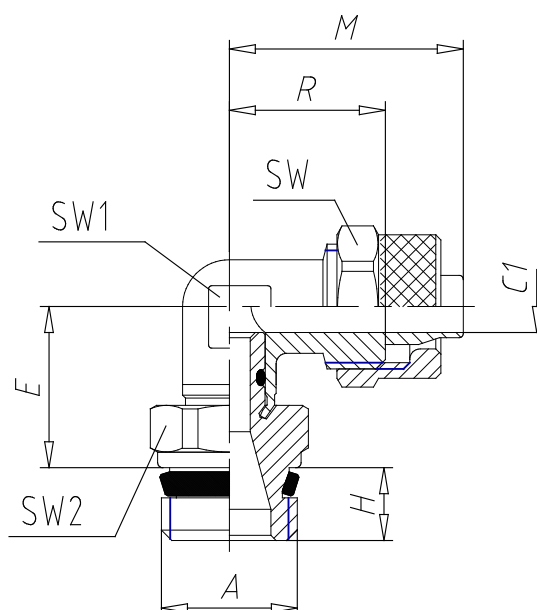

- Fittings Mod. 1541

Product code: 1541 6/4-1/8

Datasheet creation date: 10/03/2025 08:56

Check the most updated document online [click here](#)

■ TECHNICAL DATA

Mod.	1541 6/4-1/8
------	--------------

- Fittings Mod. 1541

Product code: 1541 6/4-1/8

■ DIMENSIONS

Tube	6/4
A	G 1/8
C1 (mm)	3.0
E (mm)	15
H (mm)	5.5
M (mm)	22.5
R (mm)	15
SW (mm)	12
SW1 (mm)	10
SW2 (mm)	12