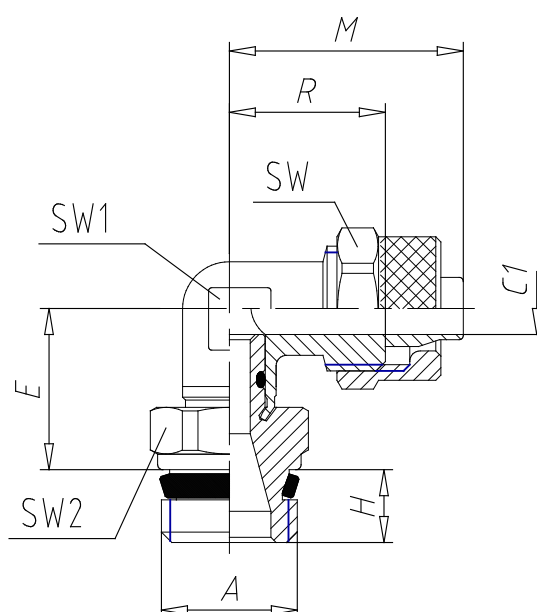

## - Fittings Mod. 1541

Product code: 1541 8/6-1/4

Datasheet creation date: 10/03/2025 08:56

Check the most updated document online [click here](#)

### ■ TECHNICAL DATA

Mod.	1541 8/6-1/4
------	--------------

## - Fittings Mod. 1541

Product code: 1541 8/6-1/4

### ■ DIMENSIONS

Tube	8/6
A	G 1/4
C1 (mm)	5.0
E (mm)	15
H (mm)	7.0
M (mm)	22.5
R (mm)	15
SW (mm)	14
SW1 (mm)	10
SW2 (mm)	14