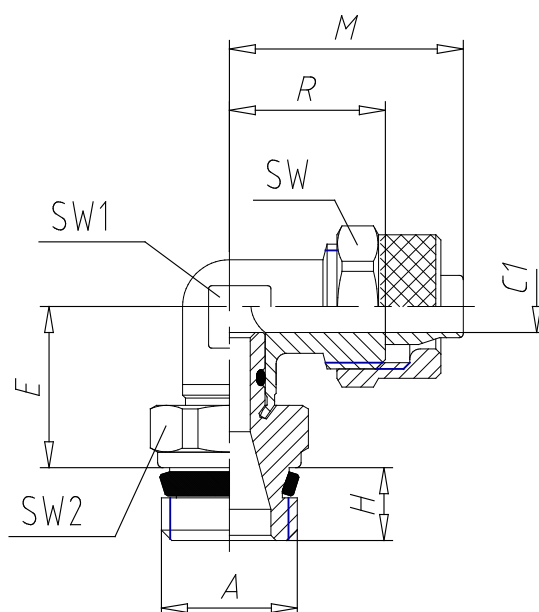

- Fittings Mod. 1541

Product code: 1541 8/6-1/8

Datasheet creation date: 10/03/2025 08:56

Check the most updated document online [click here](#)

■ TECHNICAL DATA

Mod.	1541 8/6-1/8
------	--------------

- Fittings Mod. 1541

Product code: 1541 8/6-1/8

■ DIMENSIONS

Tube	8/6
A	G 1/8
C1 (mm)	5.0
E (mm)	15
H (mm)	5.5
M (mm)	22.5
R (mm)	15
SW (mm)	14
SW1 (mm)	10
SW2 (mm)	12