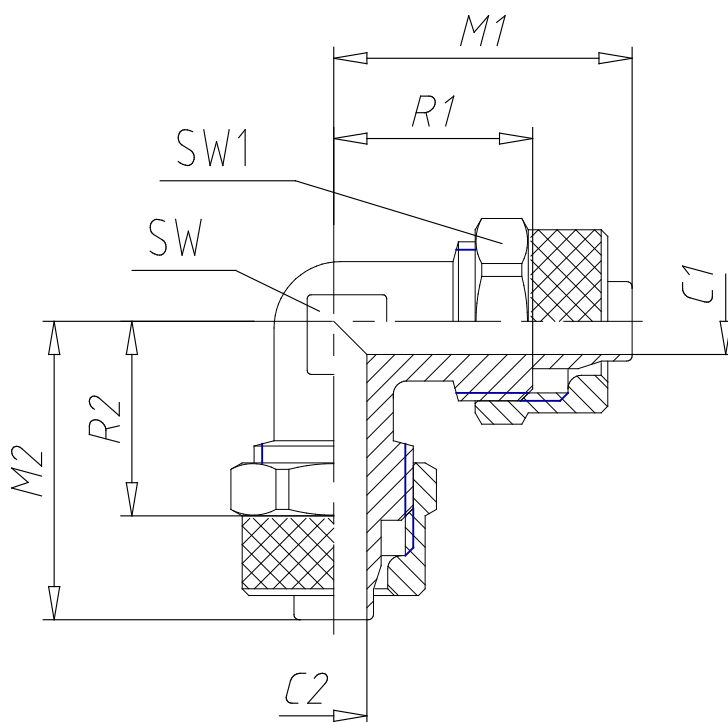

- Fittings Mod. 1550

Product code: 1550 15/12,5

Datasheet creation date: 10/03/2025 08:52

Check the most updated document online [click here](#)

TECHNICAL DATA

Mod.	1550 15/12,5
------	--------------

- Fittings Mod. 1550

Product code: 1550 15/12,5

DIMENSIONS

Tube	15/12.5
C1 (mm)	11.0
C2 (mm)	11.0
M1 (mm)	34.0
M2 (mm)	34.0
R1 (mm)	22.5
R2 (mm)	22.5
SW (mm)	16
SW1 (mm)	22